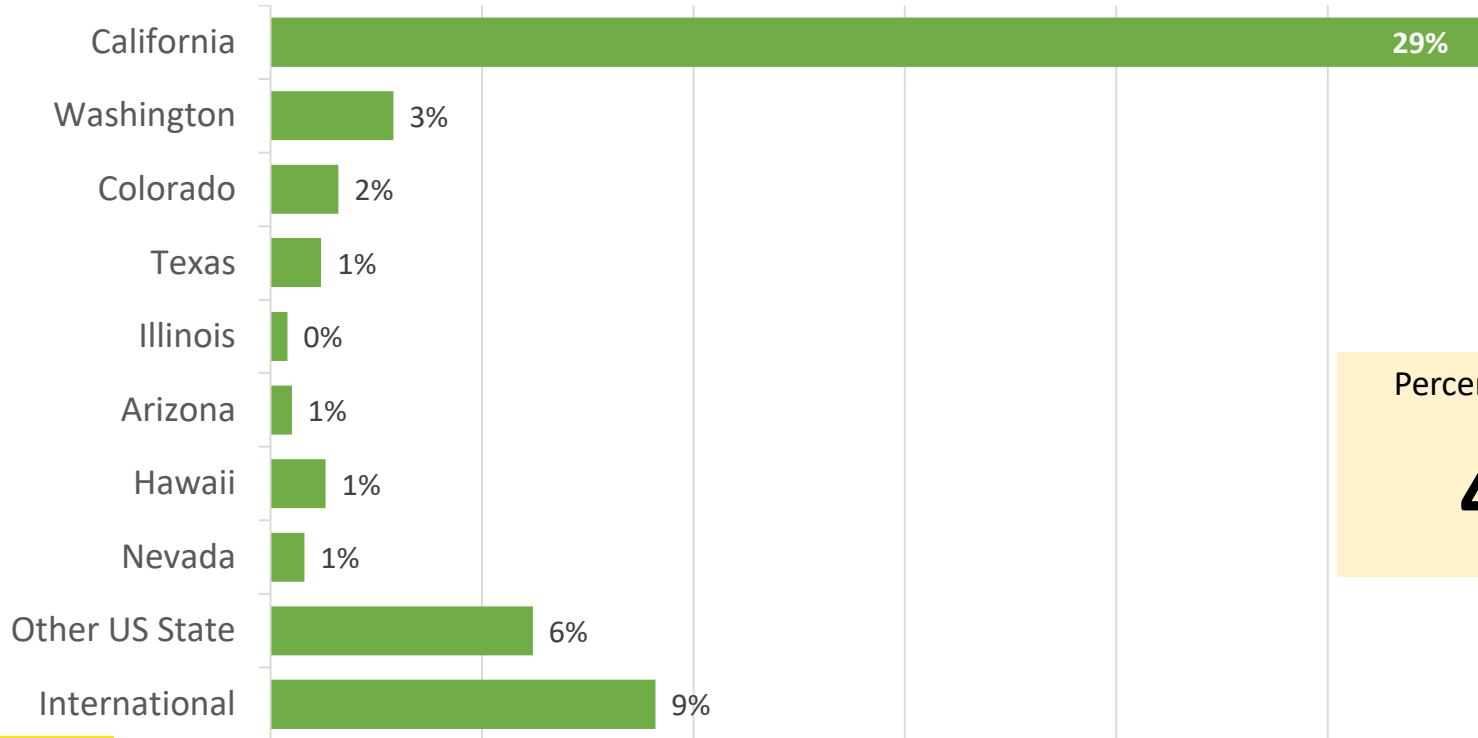

New Entering Freshman: Geography

2015

Percentage of the Freshman Class who Originated in:

Percentage from Oregon

47%

Based on fall census counts, recalculated in 2018 to include summer starts.
UO SSEM Research and Assessment, 12/17/2020

New Entering Freshman: Geography

2020

Percentage of the Freshman Class who Originated in:

Percentage from Oregon

49%

Based on fall census counts, recalculated in 2018 to include summer starts.
UO SSEM Research and Assessment, 12/17/2020