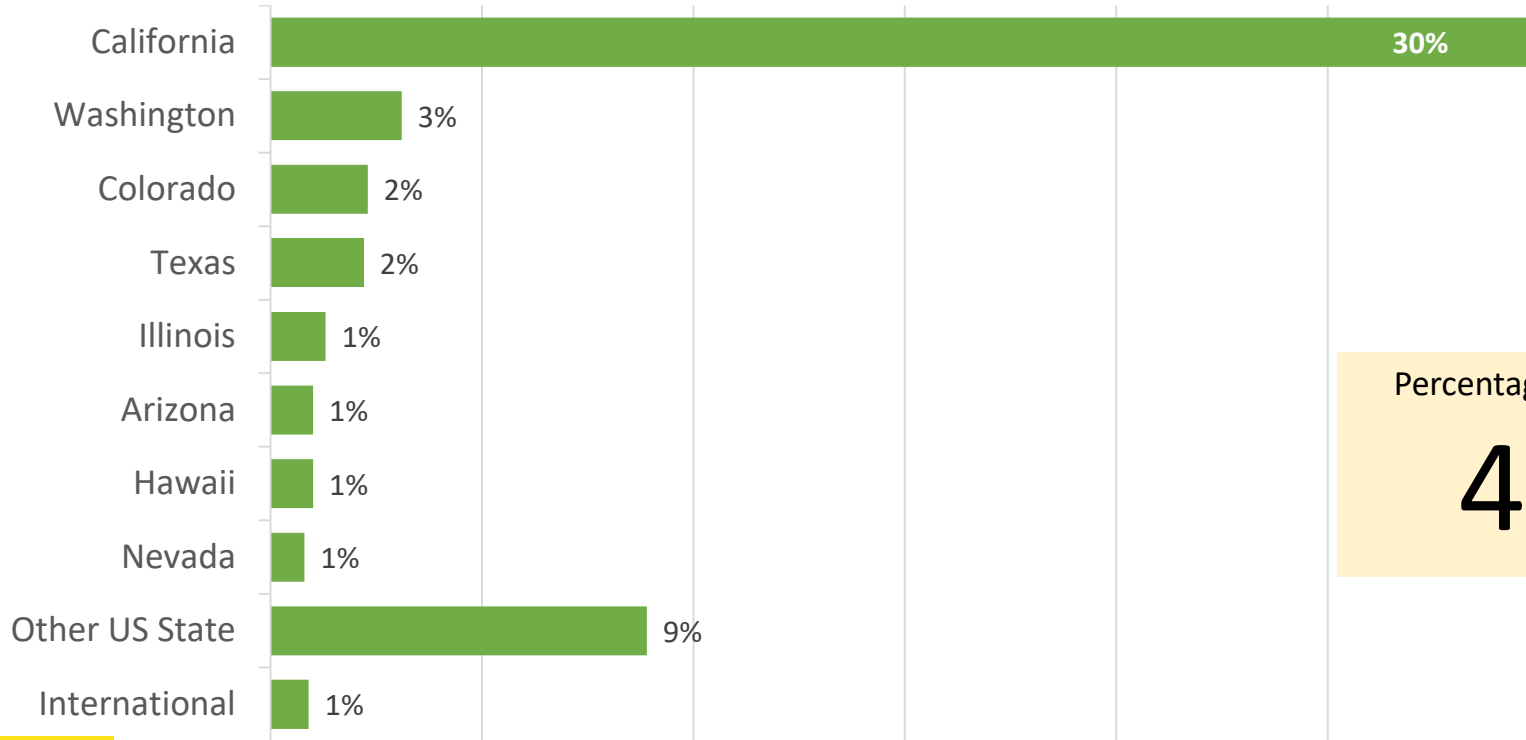

New Entering Freshman: Geography

2015

Percentage of the Freshman Class who Originated in:

Percentage from Oregon

47%

Based on fall census counts, recalculated in 2018 to include summer starts.
UO SSEM Research and Assessment, 12/17/2020

New Entering Freshman: Geography

2020

Percentage of the Freshman Class who Originated in:

Percentage from Oregon

49%

Based on fall census counts, recalculated in 2018 to include summer starts.
UO SSEM Research and Assessment, 12/17/2020