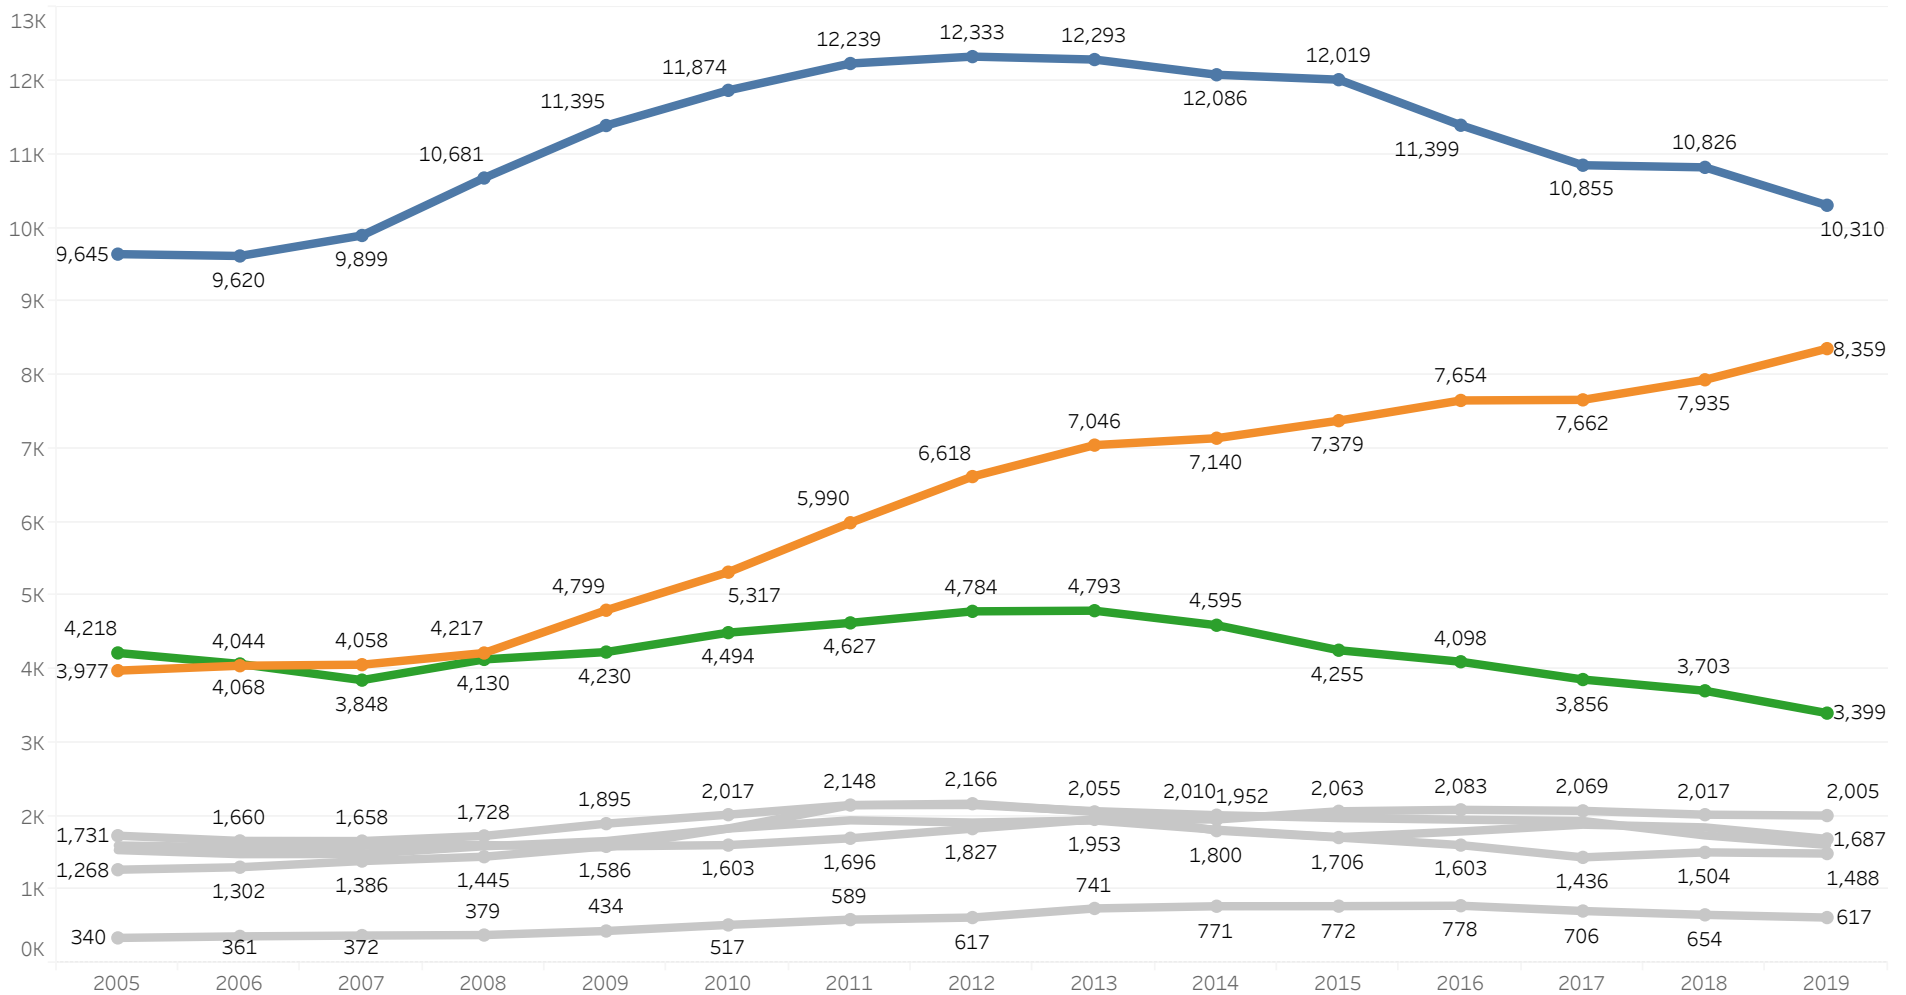

# Oregon Public University Transfer Enrollment

## Fall term enrollment of admitted undergraduates by source of admission

Inst  
 EOU OSU PSU UO  
 OIT OSU-CASC SOU WOU

### Entered as a Transfer Student